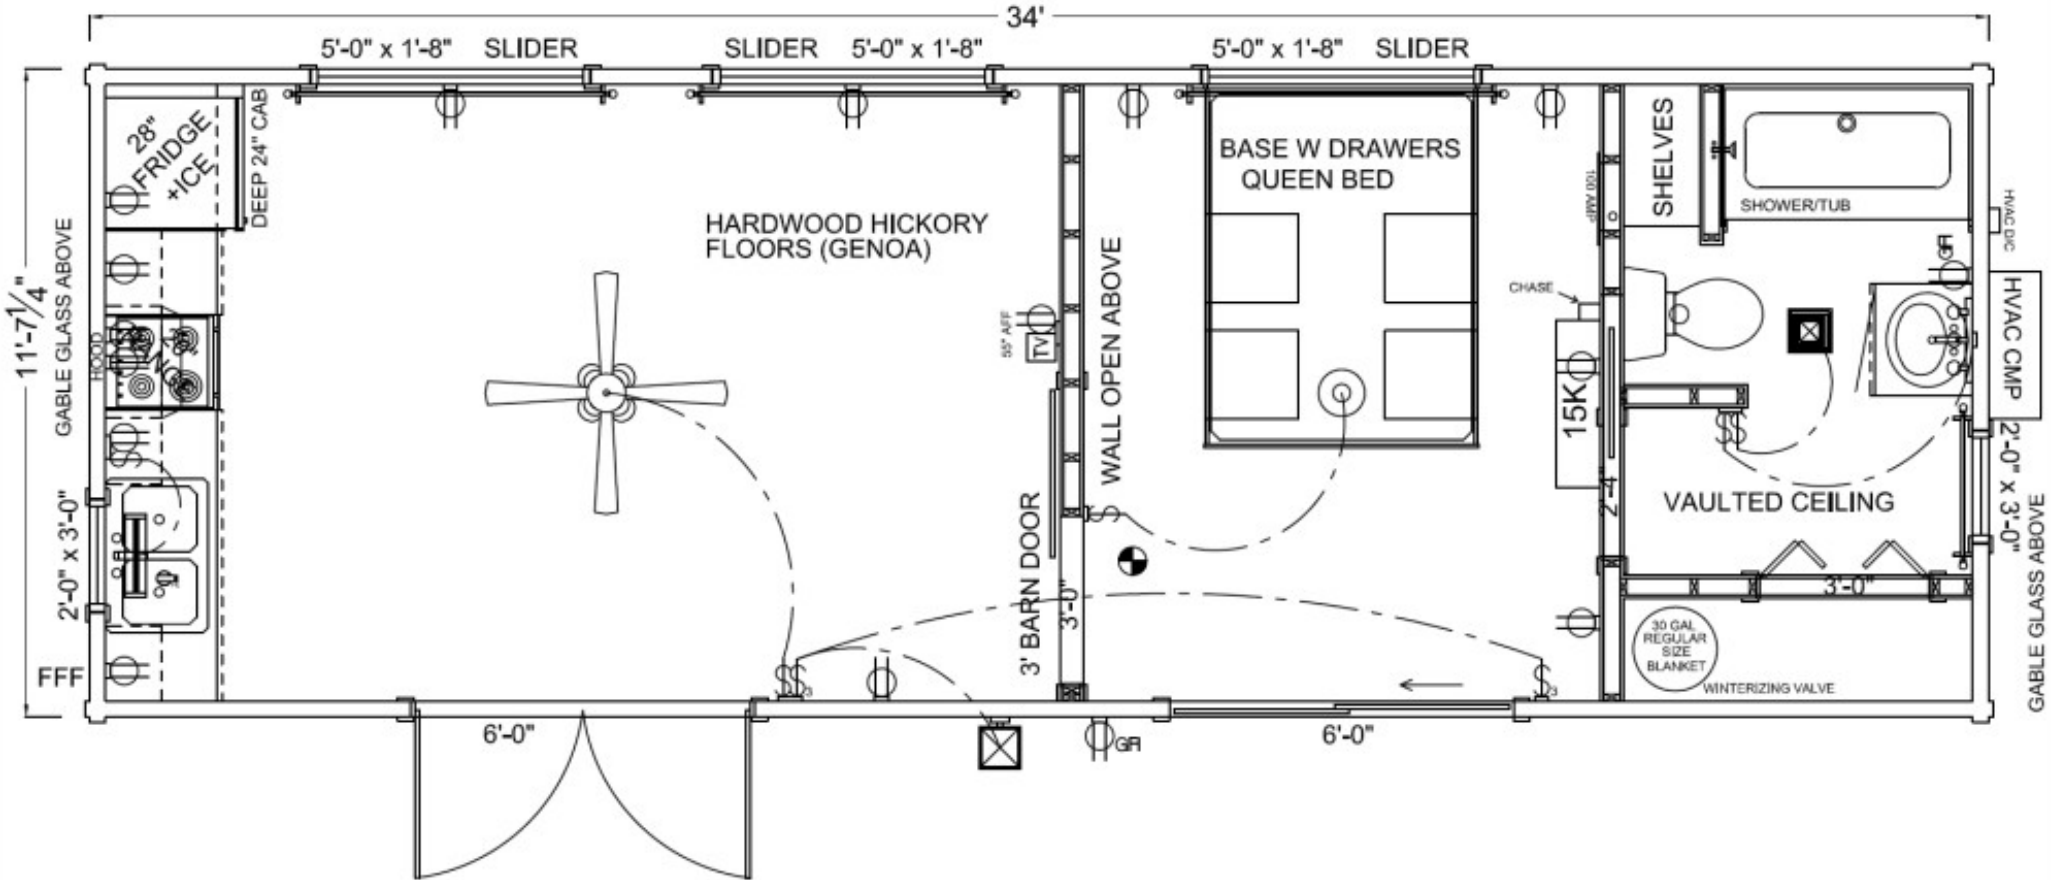

YEARLING

STANDARD FEATURES

HARDWOOD FLOORS (HICKORY)
 WHITE WHIRLPOOL FRIDGE & RANGE
 ANDERSON WINDOWS (ALMOND OR WHITE)
 54" TUB SHOWER
 45 YEAR METAL ROOF (CHOOSE COLOR)
 2 COATS OF LONG LASTING STAIN
 1 CEILING FAN WITH LIGHT KIT
 15K HIGH EFF. MITSUBISHI MINI SPLIT
 DEEP CABINET OVER FRIDGE
 LARGE STORAGE CLOSET
 LINEN SHELVES
 GABLE GLASS ON ENDS

SHED ROOF
 6' SLIDING GLASS DOOR
 6' FRENCH ENTRY DOOR
 QUEEN BED WITH DRAWERS
 EXTERIOR GFI
 FROST FREE FAUCET
 R-19 INSULATION FLOOR & CEILING
 BARN DOOR STAINED PROVINCIAL 211
 30 GALLON WATER HEATER
 TV JACK
 100 AMP SERVICE

	Sheet
	SALES
PARK MODEL	VER_#
	NAME