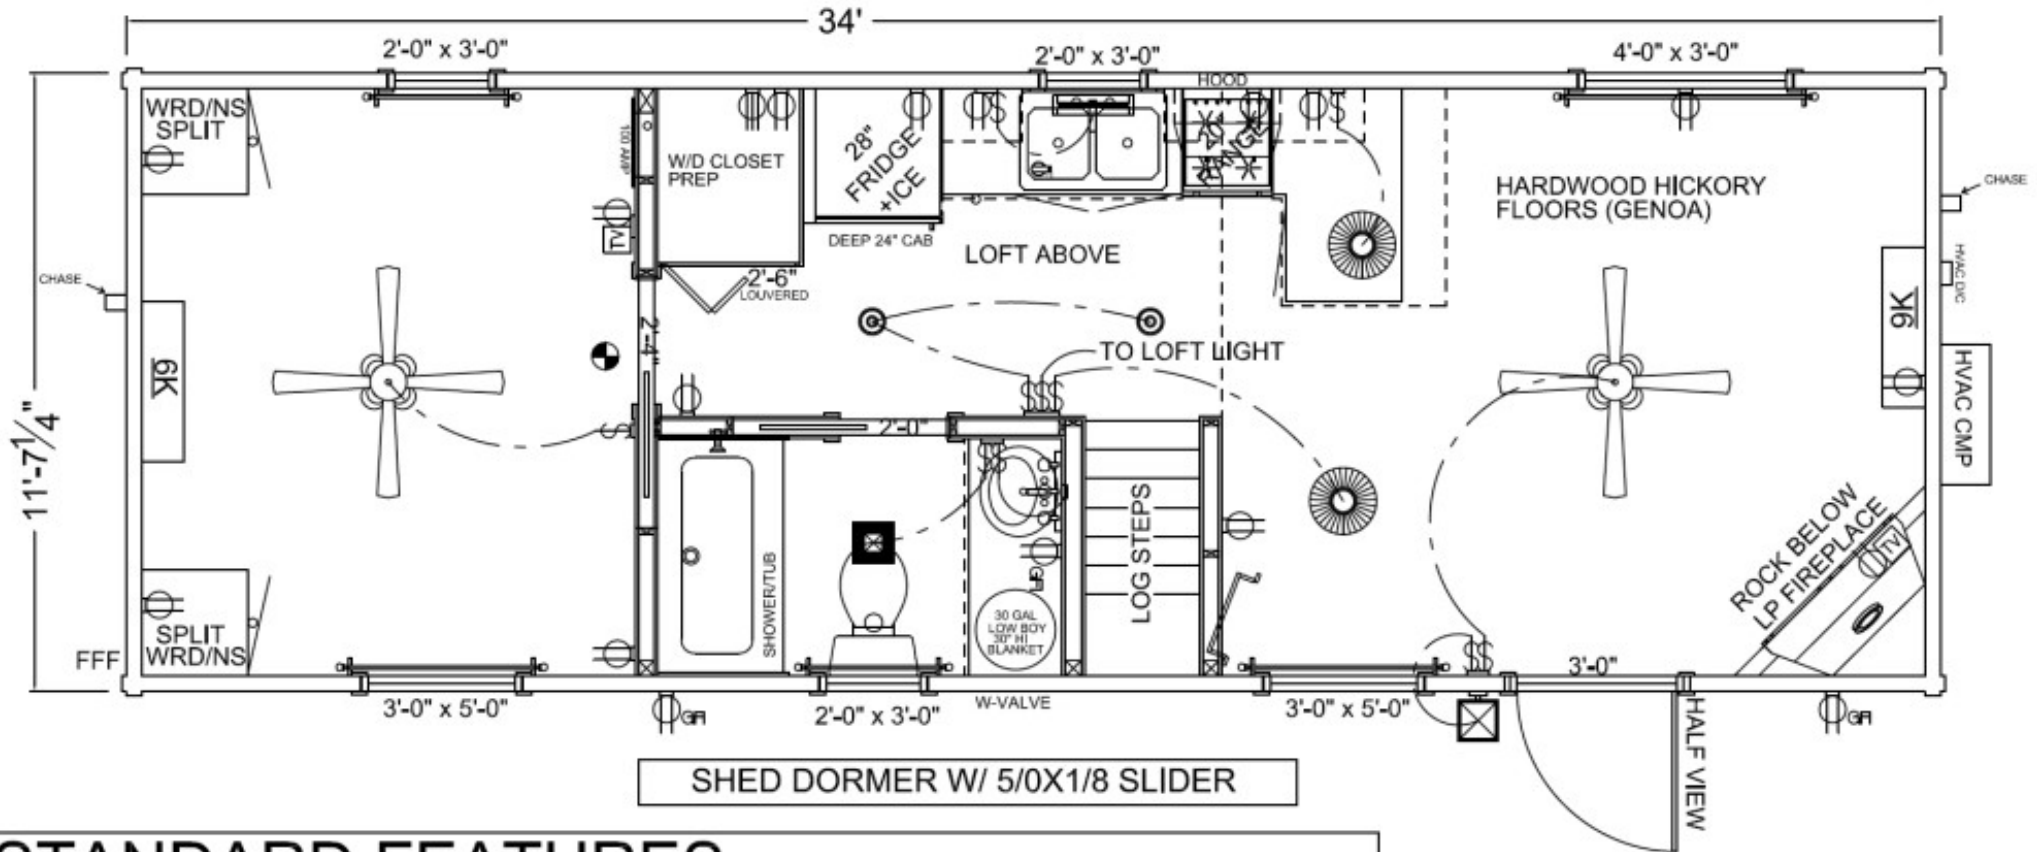

## STANDARD FEATURES

HARDWOOD FLOORS (HICKORY)  
 LOG STAIRS WITH CLOSET  
 LOFT WITH SHED DORMER  
 2 SOLID PINE DOORS (POCKET)  
 2 CEILING FAN WITH LIGHT KITS  
 BLACK WHIRLPOOL FRIDGE & GAS RANGE  
 ANDERSON WINDOWS (ALMOND OR WHITE)  
 54" TUB SHOWER  
 7:12 PITCH METAL ROOF (CHOOSE COLOR)  
 UPGRADED ROOF INSULATION  
 2 COATS OF LONG LASTING STAIN  
 2 FULL OR SPLIT WARDROBE  
 6K & 9K HIGH EFF. MITSUBISHI MINI SPLIT

ADD- W/D CLOSET W/ PREP  
 SOLID LOG CONSTRUCTION  
 R19 INSULATION IN CEILING & FLOOR  
 BATHROOM MEDICINE CABINET  
 BREAKFAST BAR WITH OVERHANG  
 LP FP WITH ROCK BELOW MATLE  
 HD. LAMINATE COUNTERTOPS  
 DEEP 24" CABINET OVER FRIDGE  
 FRIDGE WITH ICE MAKER  
 TWO TV JACKS  
 EXT. GFI & FROST FREE FAUCET

	Sheet
	<b>SALES</b>
PARK MODEL	VER_#
	NAME