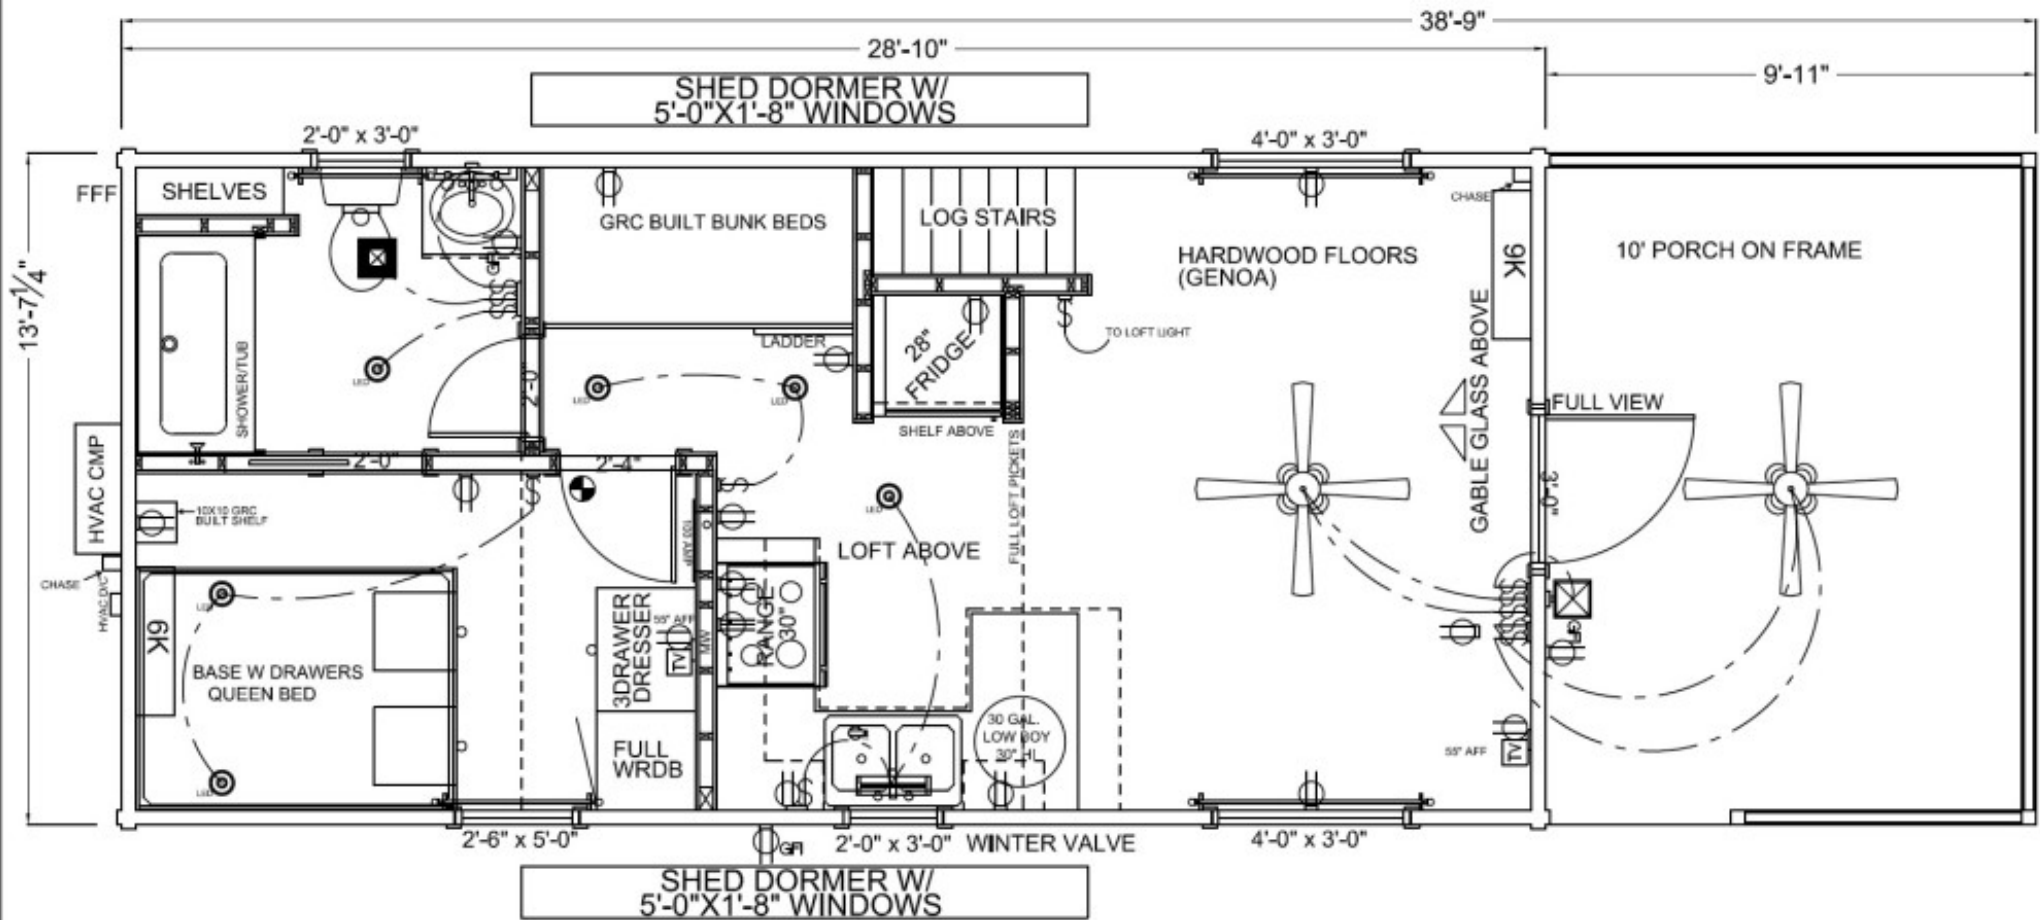

RIVERVIEW

STANDARD FEATURES

HARDWOOD FLOORS (HICKORY)
 WHIRLPOOL FRIDGE & FULL SIZED RANGE
 ANDERSON WINDOWS (ALMOND OR WHITE)
 54" TUB SHOWER
 METAL ROOF (CHOOSE COLOR)
 2 COATS OF LONG LASTING STAIN
 FULL WARDROBE & 3 DRAWER DRESSER
 QUEEN BED AND BUNK BEDS

R19 INSULATION IN CEILING AND FLOORS
 SOLID LOG CONSTRUCTION
 GABLE GLASS ON PORCH END
 RECESSED LED LIGHTING
 100 AMP SERVICE
 LOG STAIRS WITH LOFT ABOVE
 30 GALLON WATER HEATER

	Sheet SALES
PARK MODEL	VER_#
	NAME