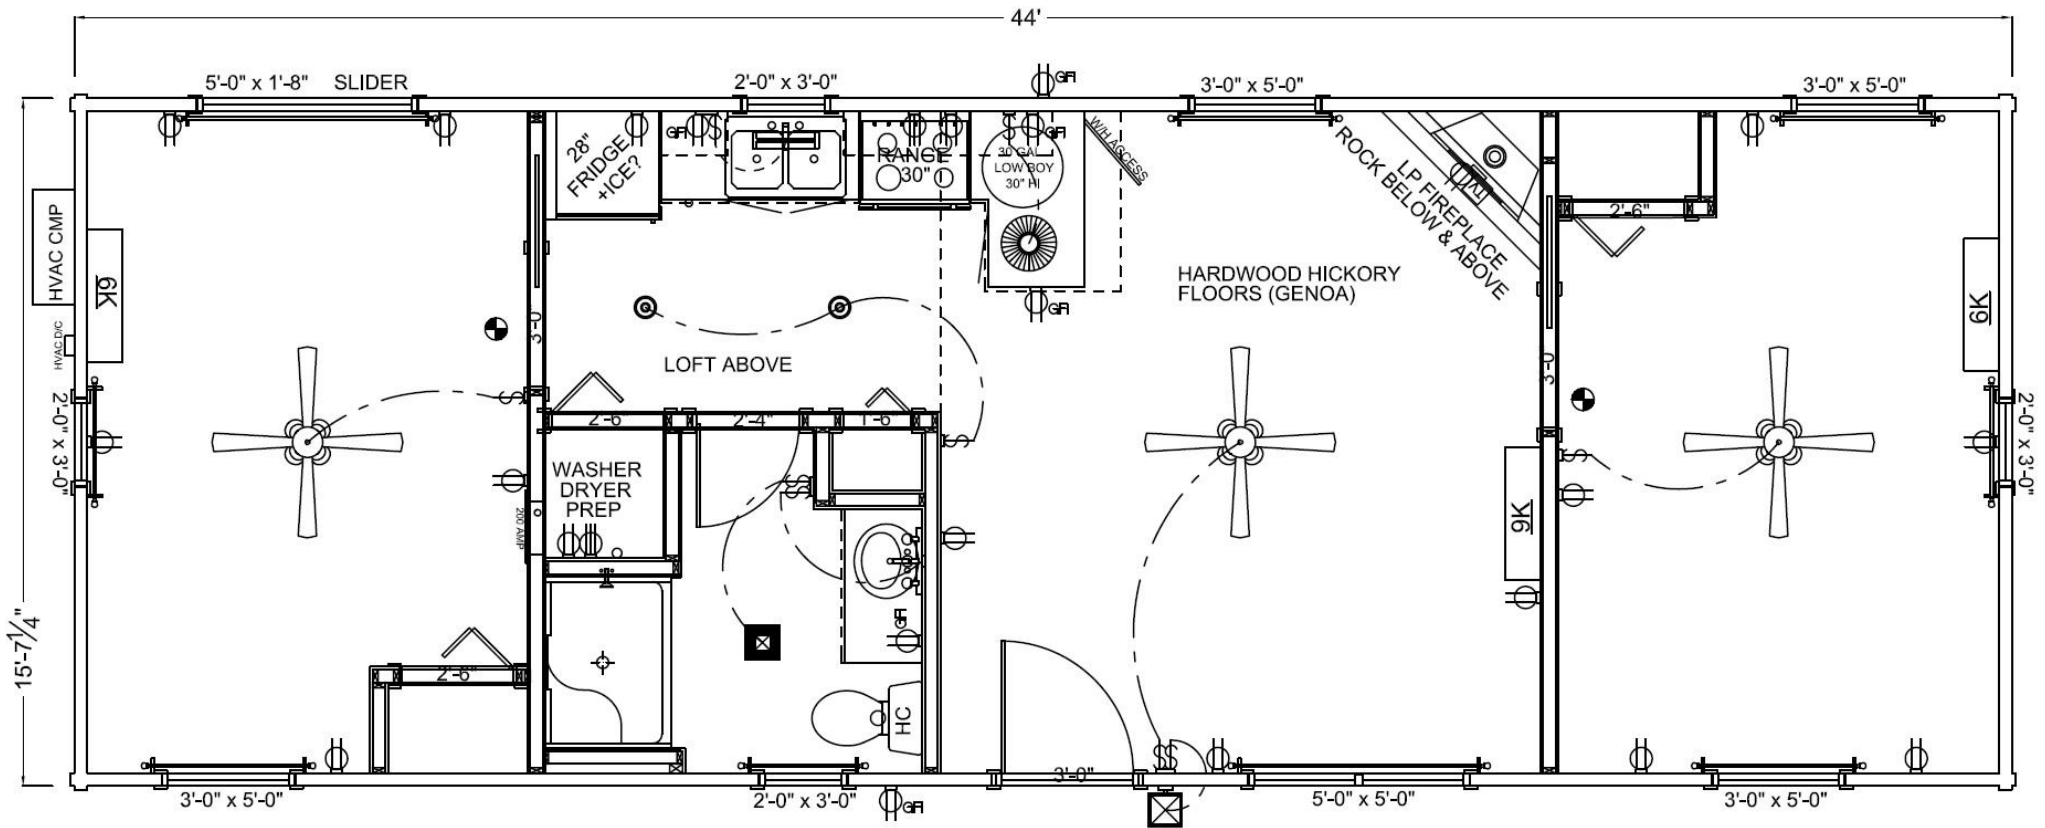

ENDURANCE 2 BDR

STANDARD FEATURES

GRC MODULAR ON FRAME OR OFF FRAME
 HARDWOOD FLOORS (HICKORY)
 ANDERSON WINDOWS (ALMOND OR WHITE)
 3 CEILING FAN WITH LIGHT KIT
 45 YEAR METAL ROOF (CHOOSE COLOR)
 2 COATS OF LONG LASTING STAIN
 LED RECESSED KITCHEN LIGHTING
 BLACK WHIRLPOOL 24" FRIDGE & RANGE
 LP FIREPLACE WITH FULL ROCK

5:12 ROOF PITCH
 WASHER & DRYER PREP CLOSET
 SOLID PINE POCKET DOORS
 HD LAMINATE COUNTERTOPS

	Sheet
	SALES
MODULAR	VER_#
	NAME