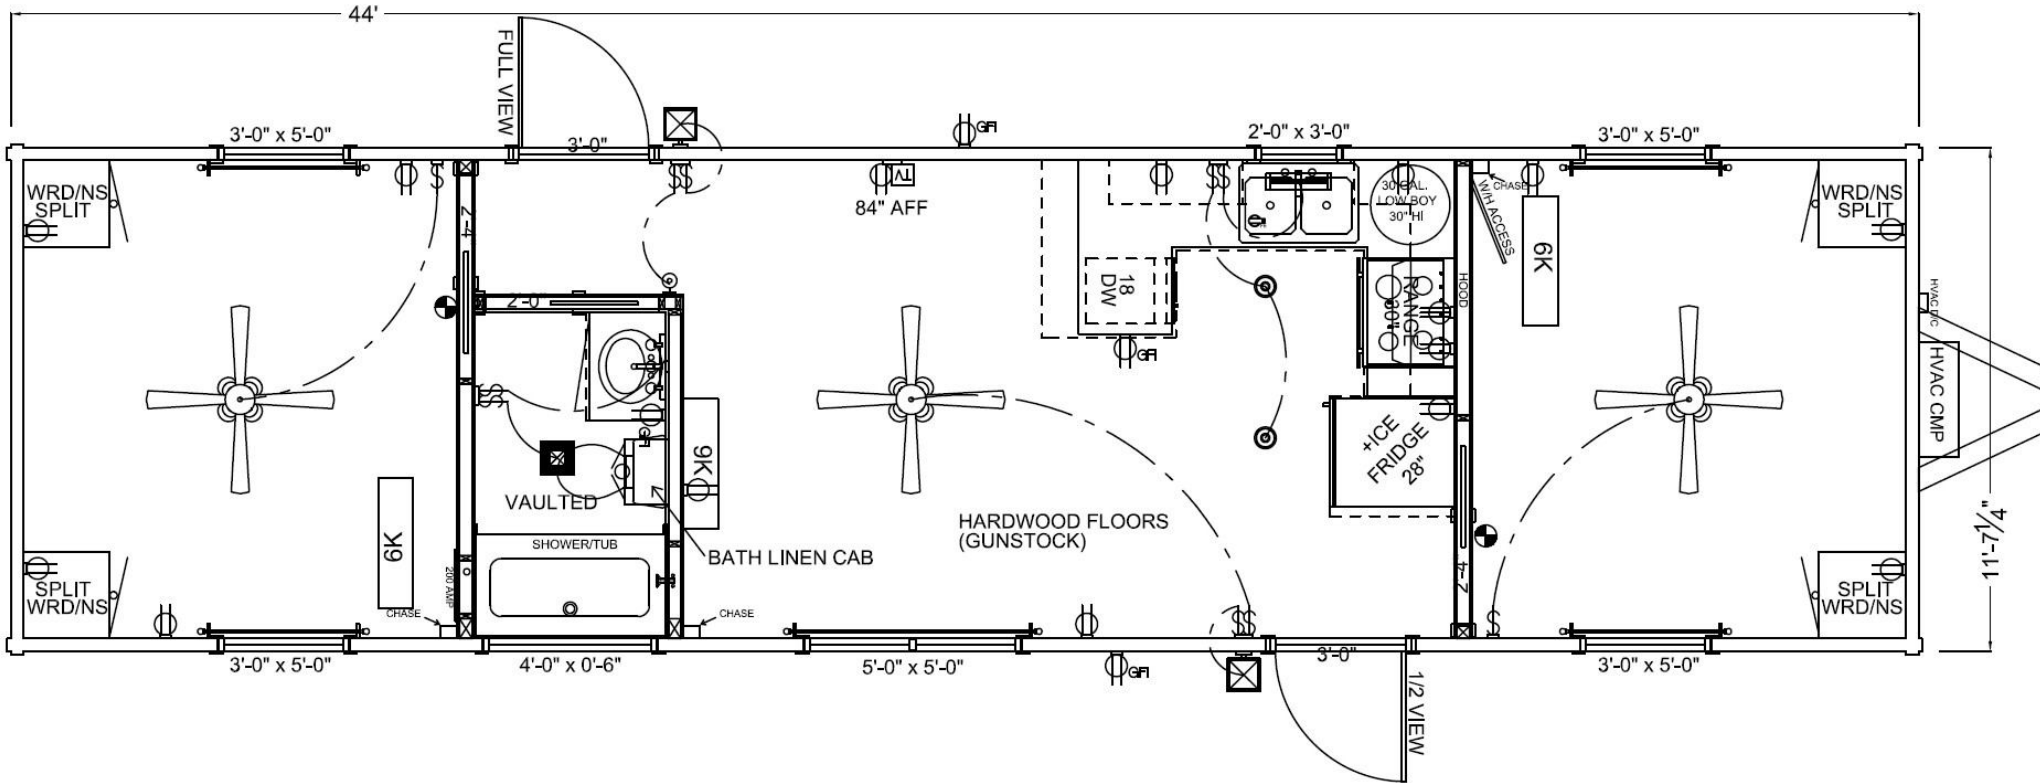

COPPERHEAD LODGE

STANDARD FEATURES

GRC MODULAR ON FRAME OR OFF FRAME
 HARDWOOD FLOORS (HICKORY)
 ANDERSON WINDOWS (ALMOND OR WHITE)
 FOUR SPLIT WARDROBES
 45 YEAR METAL ROOF (CHOOSE COLOR)
 2 COATS OF LONG LASTING STAIN
 LED RECESSED KITCHEN LIGHTING
 BLACK WHIRLPOOL 24" FRIDGE & RANGE
 3 MITSUBISHI HEAD MINI SPLIT

5:12 ROOF PITCH
 MEDICINE CABINET
 CORNER VANITY CABINET IN BATH
 SOLID PINE POCKET DOORS
 HD LAMINATE COUNTERTOPS
 PRIVACY WINDOW OVER TUB
 2 FAN LIGHT KITS
 BREAKFAST BAR
 VAULTED BATH CEILING

	Sheet
	SALES
MODULAR	VER_#
	NAME