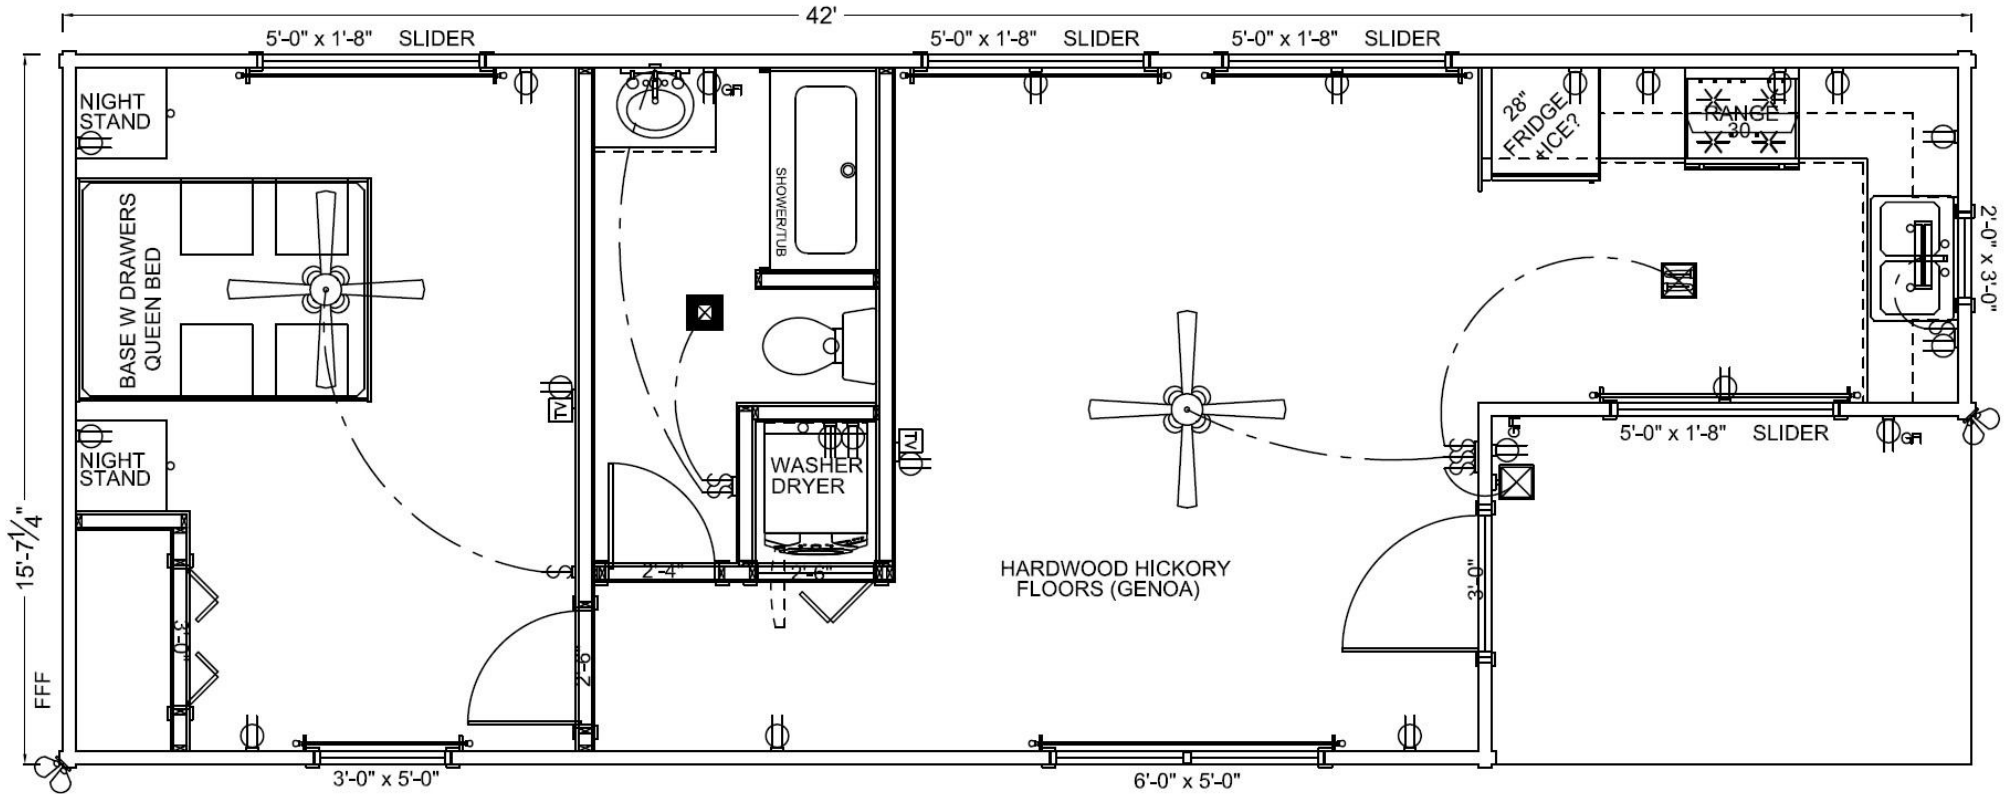

CHESTNUT COTTAGE

STANDARD FEATURES

HARDWOOD FLOORS (HICKORY)
 WHITE WHIRLPOOL FRIDGE & RANGE
 ANDERSON WINDOWS (ALMOND OR WHITE)
 54" TUB SHOWER
 45 YEAR METAL ROOF (CHOOSE COLOR)
 2 COATS OF LONG LASTING STAIN
 3 CEILING FAN WITH LIGHT KIT

EXTERIOR GFI
 FROST FREE FAUCET
 30 GALLON WATER HEATER
 200 AMP SERVICE
 LARGE CLOSETS
 WASHER DRYER STACK AND CLOSET
 CUSTOM CABINETS
 BUILT IN BED AND NIGHT STANDS

*PRICE IS CABIN ONLY AND EXCLUDES DELIVERY, SETUP,
 BUILDING PERMITS, CLIMATE ZONE, STATE & LOCAL TAXES
 PRICE SUBJECT TO CHANGE WITHOUT NOTICE