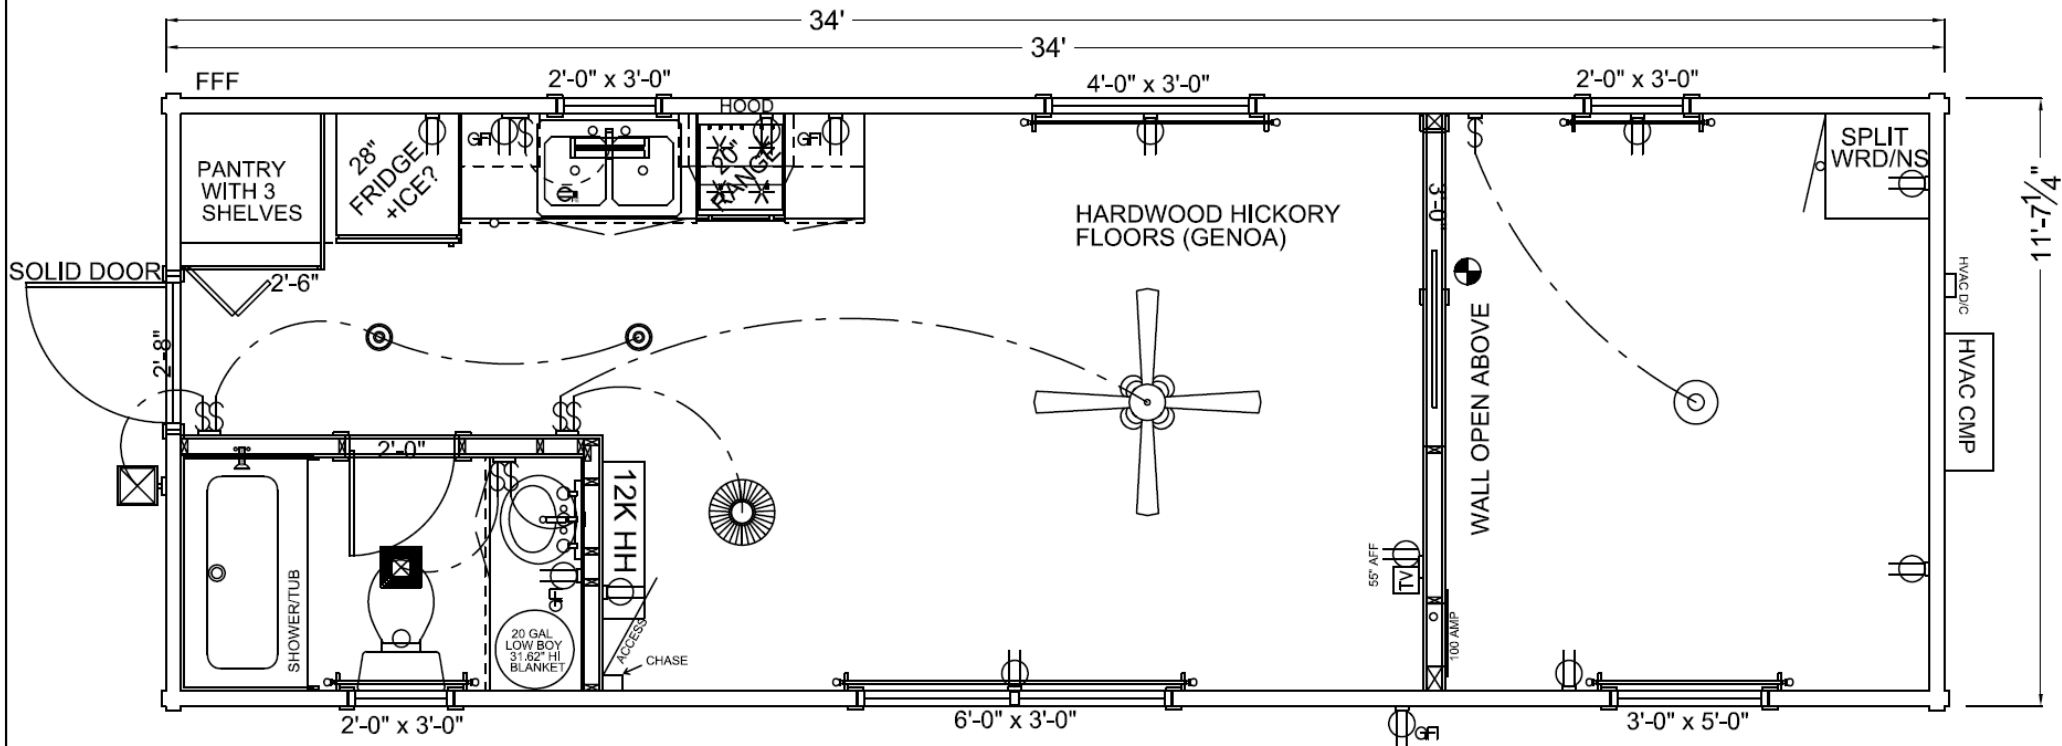

BUCKSKIN

STANDARD FEATURES

HARDWOOD FLOORS (HICKORY)
 WHITE WHIRLPOOL FRIDGE & GAS RANGE
 ANDERSON WINDOWS (ALMOND OR WHITE)
 54" TUB SHOWER
 METAL ROOF (CHOOSE COLOR)
 2 COATS OF LONG LASTING STAIN
 1 FULL OR SPLIT WARDROBE

R-19 FLOOR & CEILING INSULATION
 SOLID LOG CONSTRUCTION
 WASHER DRYER CLOSET W/ PREP (FULL SIZE)
 (1) CEILING FAN WITH LIGHT KIT
 HD-LAMINATE COUNTERTOPS
 15K HIGH EFF. MITSUBISHI MINI SPLIT
 TWO INTERIOR POCKET DOORS

	Sheet
	SALES
PARK MODEL	VER_#
	NAME